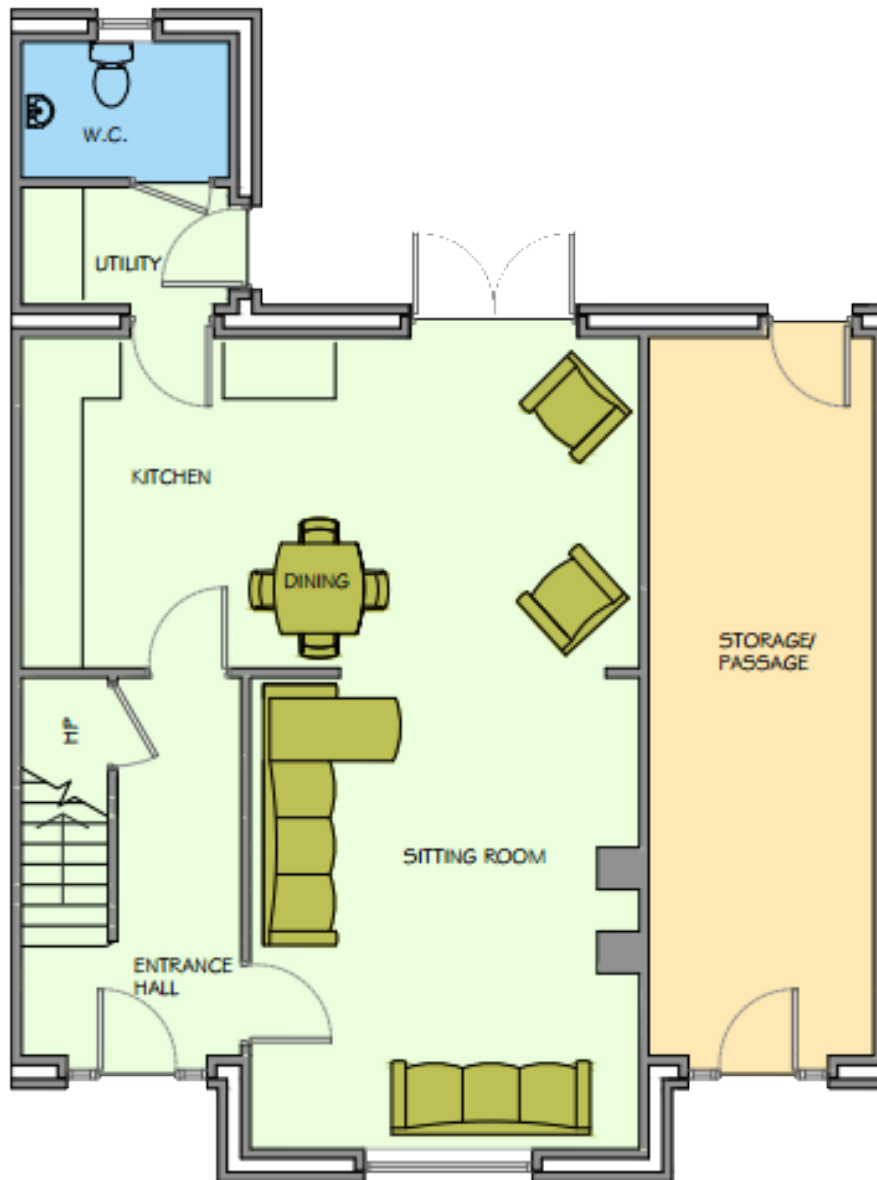

Castleoaks
Dublin Road, Carlow

Love where you live

www.CastloaksCarlow.ie

The Goldsmith

*4 Bedroom Middle Terrace
Approx: 153sqm/1647sqft*

The Behan

*4 Bedroom Middle Terrace
Approx: 153sqm/1647sqft*

Castleoaks
Dublin Road, Carlow

Love where you live

www.CastloaksCarlow.ie

The Goldsmith/The Behan
Ground Floor Plan

Castleoaks
Dublin Road, Carlow

Love where you live

www.CastloaksCarlow.ie

The Goldsmith/The Behan
First Floor Plan