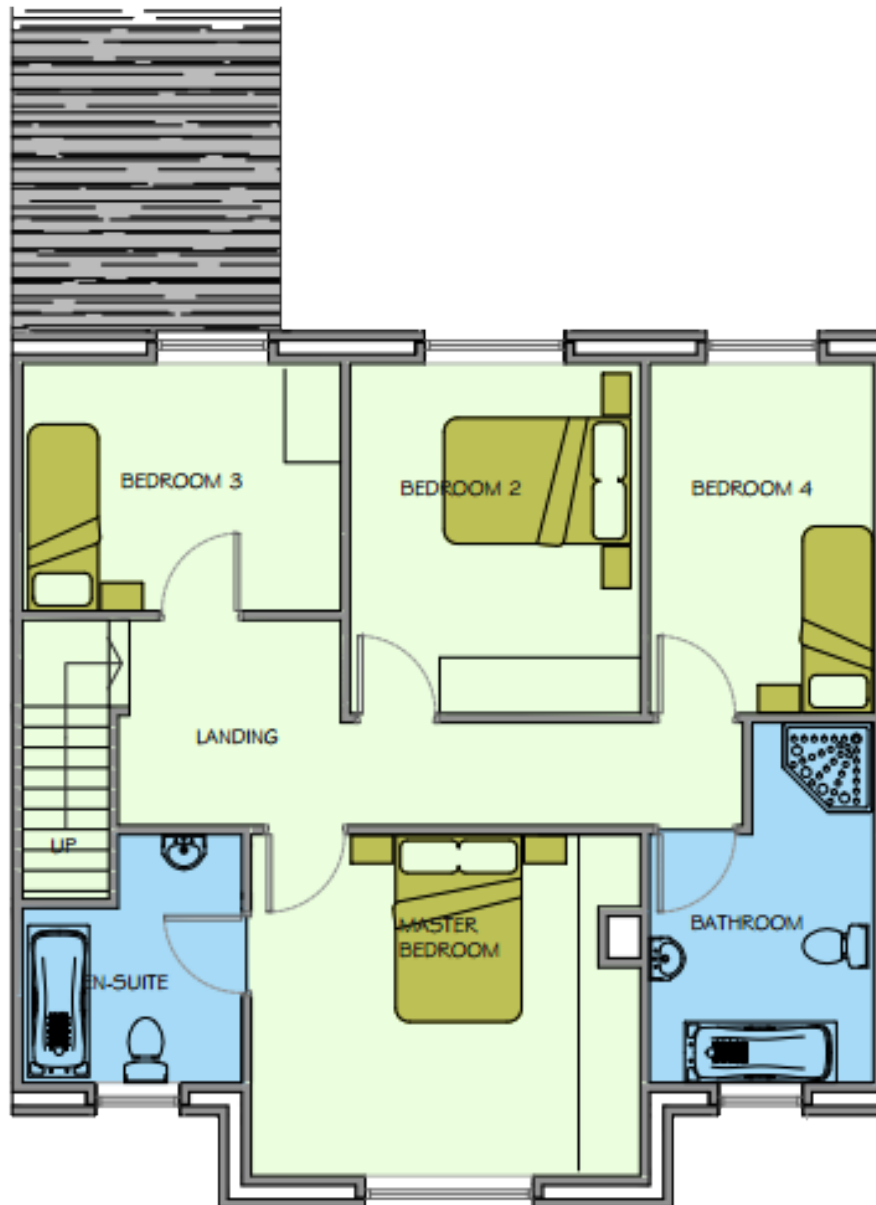

Castleoaks
Dublin Road, Carlow

Love where you live

www.CastloaksCarlow.ie

The Goldsmith

*4 Bedroom Middle Terrace
Approx: 153sqm/1647sqft*

The Behan

*4 Bedroom Middle Terrace
Approx: 153sqm/1647sqft*

Castleoaks
Dublin Road, Carlow

Love where you live

www.CastloaksCarlow.ie

The Goldsmith/The Behan
Ground Floor Plan

Castleoaks
Dublin Road, Carlow

Love where you live

www.CastloaksCarlow.ie

The Goldsmith/The Behan
First Floor Plan