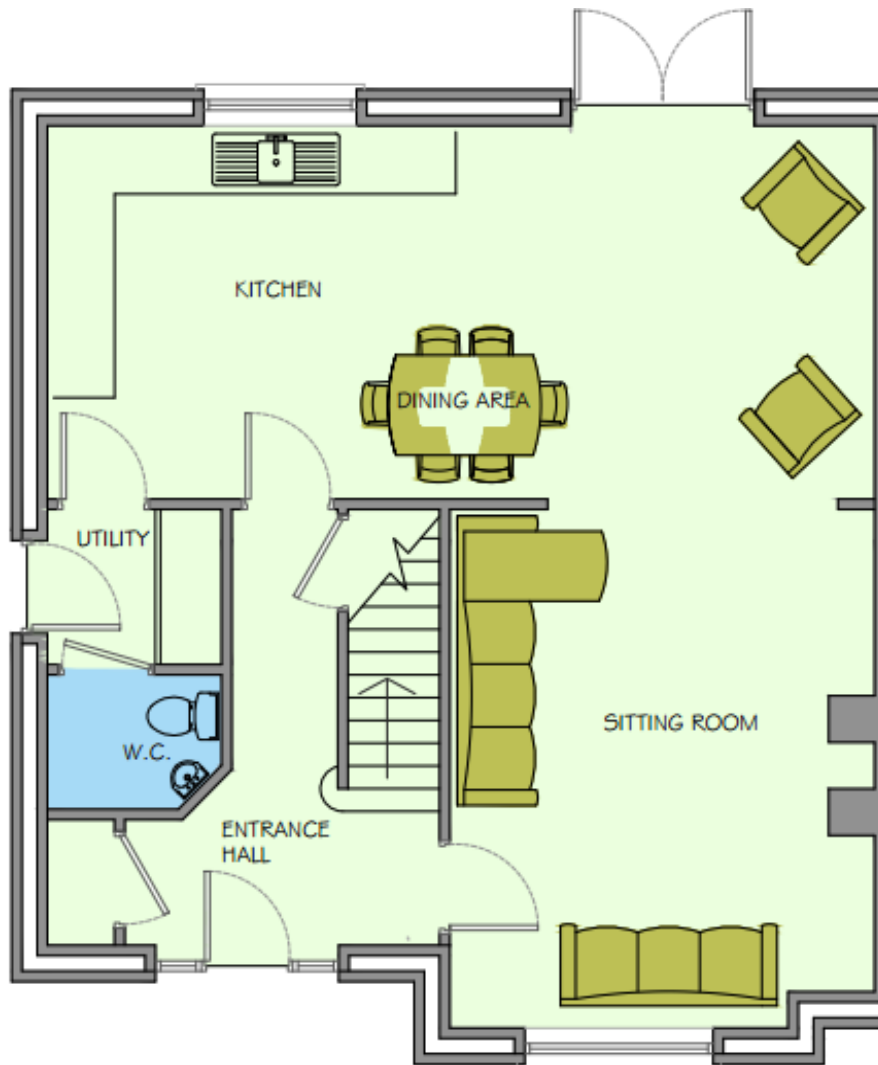

The Wilde/The Joyce
Ground Floor Plan