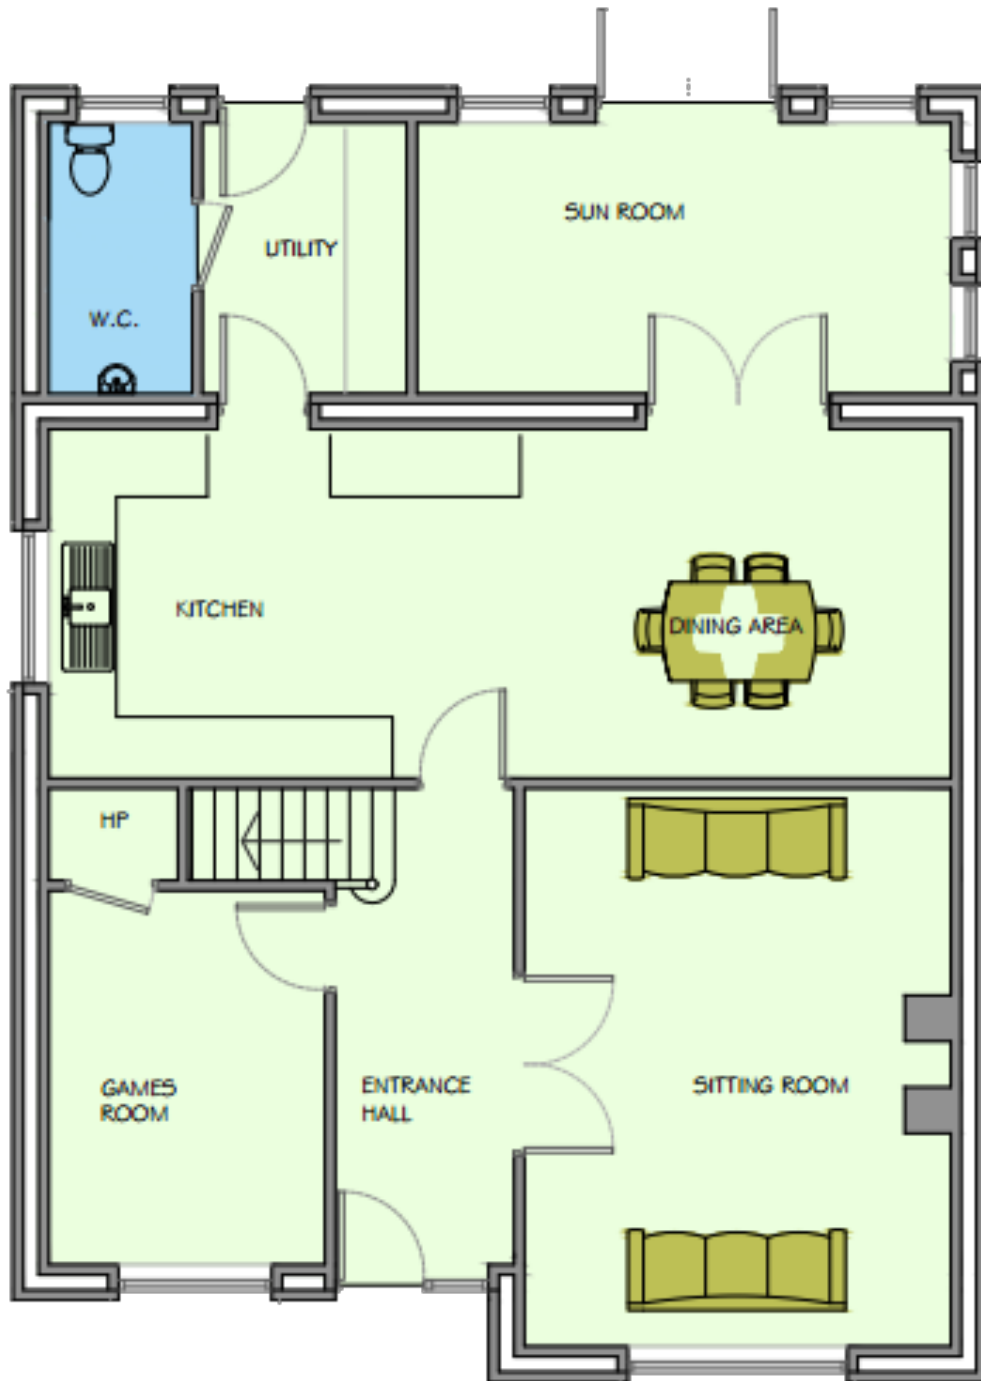

Castleoaks
Dublin Road, Carlow

Love where you live

www.CastloaksCarlow.ie

The Yeats

*4 Bedroom Detached
Approx: 175sqm/1875sqft*

Castleoaks
Dublin Road, Carlow

Love where you live

www.CastloaksCarlow.ie

The Yeats
Ground Floor Plan

Castleoaks
Dublin Road, Carlow

Love where you live

www.CastloaksCarlow.ie

The Yeats
First Floor Plan