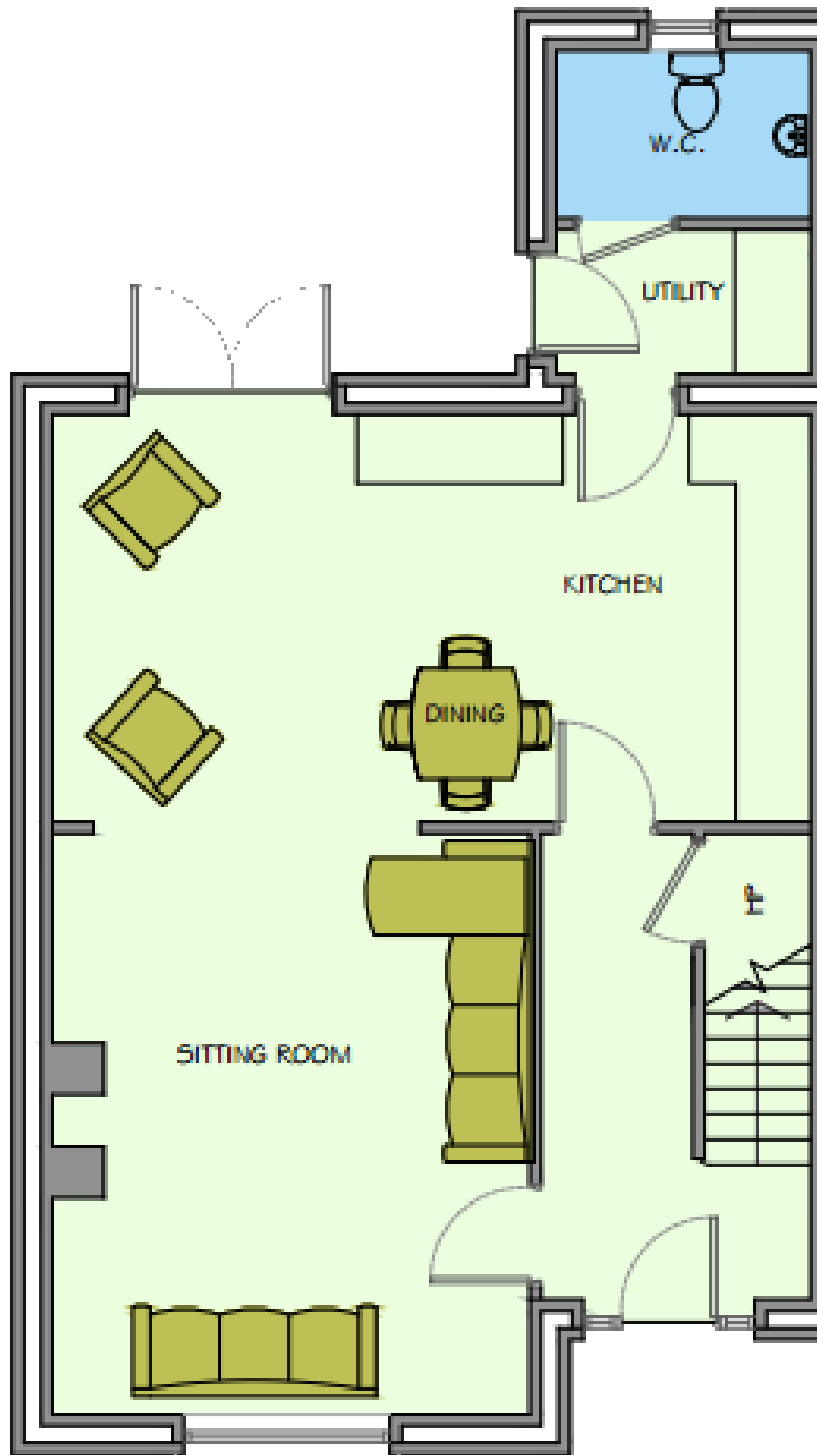

Castleoaks
Dublin Road, Carlow

Love where you live

www.CastloaksCarlow.ie

The Swift

*3 Bedroom Semi Detached
Approx: 114sqm/1227sqft*

The Heaney

*3 Bedroom Semi Detached
Approx: 114sqm/1227sqft*

Castleoaks
Dublin Road, Carlow

Love where you live

www.CastloaksCarlow.ie

The Swift/The Heaney
Ground Floor Plan

Castleoaks
Dublin Road, Carlow

Love where you live

www.CastloaksCarlow.ie

The Swift/The Heaney
First Floor Plan