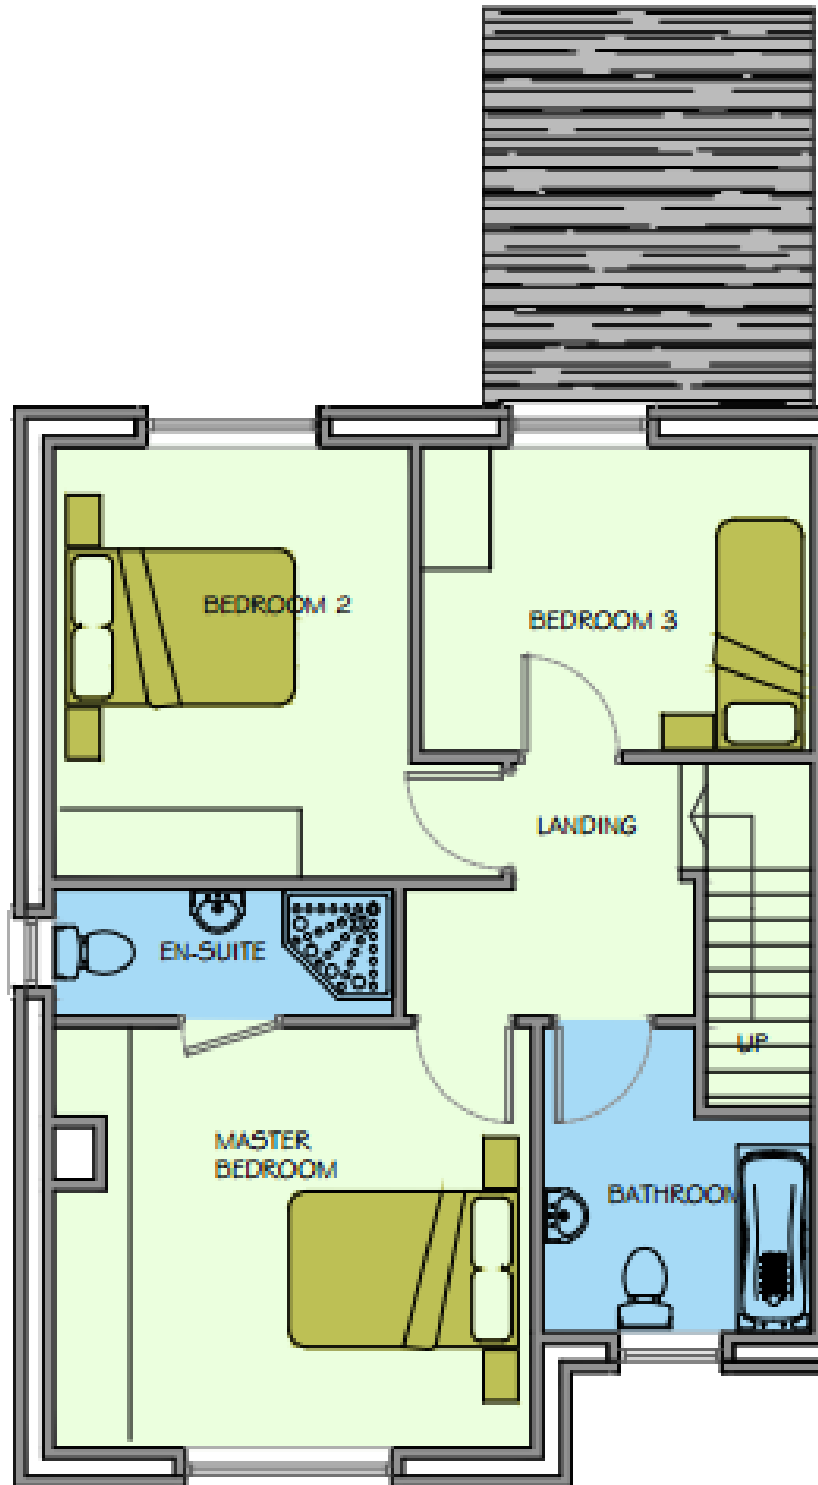

Castleoaks
Dublin Road, Carlow

Love where you live

www.CastloaksCarlow.ie

The Swift

*3 Bedroom Semi Detached
Approx: 114sqm/1227sqft*

The Heaney

*3 Bedroom Semi Detached
Approx: 114sqm/1227sqft*

Castleoaks
Dublin Road, Carlow

Love where you live

www.CastloaksCarlow.ie

The Swift/The Heaney
Ground Floor Plan

Castleoaks
Dublin Road, Carlow

Love where you live

www.CastloaksCarlow.ie

The Swift/The Heaney
First Floor Plan