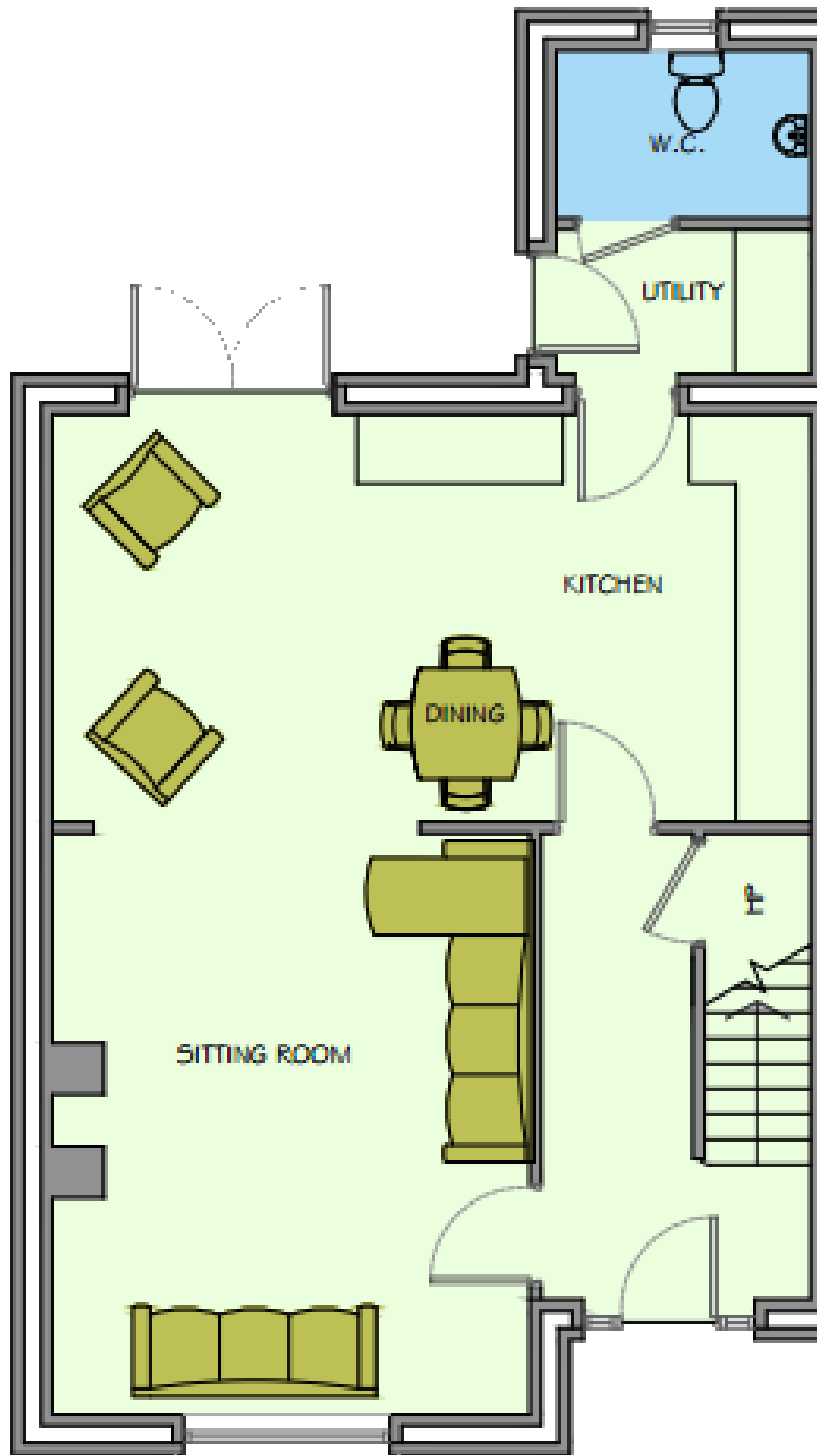

Castleoaks
Dublin Road, Carlow

Love where you live

www.CastloaksCarlow.ie

The Shaw

*3 Bedroom End of Terrace
Approx: 114sqm/1227sqft*

The Montague

*3 Bedroom End of Terrace
Approx: 114sqm/1227sqft*

Castleoaks
Dublin Road, Carlow

Love where you live

www.CastloaksCarlow.ie

The Shaw/The Montague
Ground Floor Plan

Castleoaks
Dublin Road, Carlow

Love where you live

www.CastloaksCarlow.ie

The Shaw/The Montague
First Floor Plan